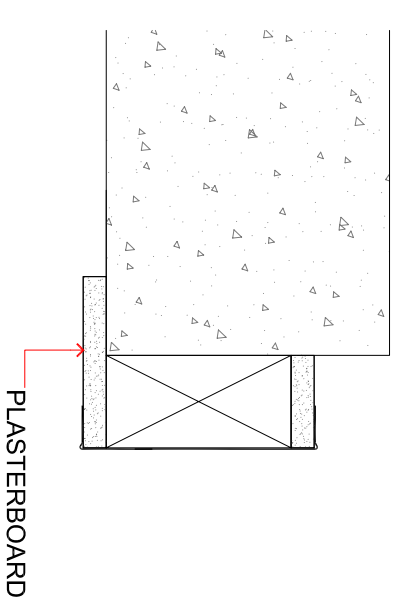

STUDWORK

MASONRY

OVERSIZED MASONRY WALL

EXAMPLE CONFIGURATION

Em-B Solutions Ltd
 42-44 Burley Road
 Leeds, LS3 1JX

T: 0113 245 9559
 F: 0113 245 9779
 www.em-b.co.uk

Designed by	Checked by	Approved by	Date	Date
AUTHOR	CHECKED_BY	ENG_APPROVED_BY		CREATION_DATE