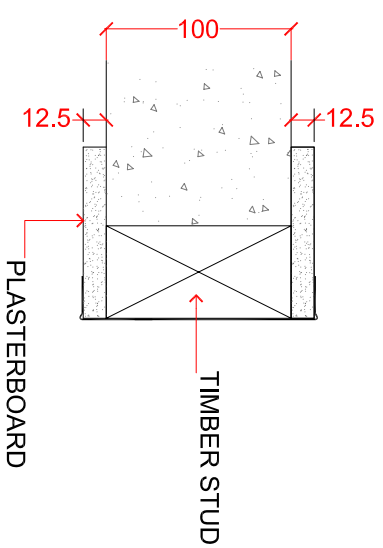

STUDWORK

MASONRY

OVERSIZED MASONRY WALL

EXAMPLE CONFIGURATION

Em-B Solutions Ltd
 42-44 Burley Road
 Leeds, LS3 1JX

T: 0113 245 9559
 F: 0113 245 9779
 www.em-b.co.uk

Designed by	Checked by	Approved by	Date	Date
AUTHOR	CHECKED_BY	ENG_APPROVED_BY		CREATION_DATE