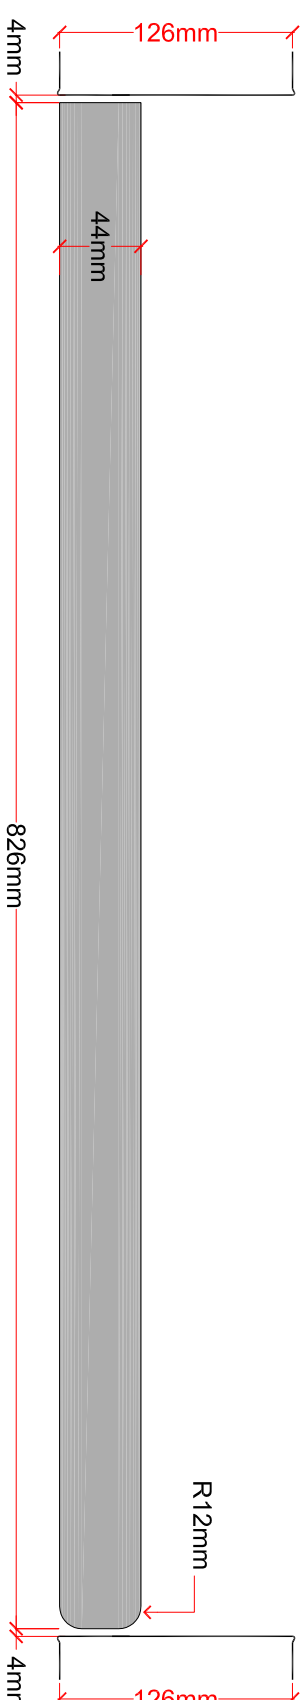

STUDWORK

MASONRY

OVERSIZED MASONRY WALL

EXAMPLE CONFIGURATION

Em-B Solutions Ltd
 42-44 Burley Road
 Leeds, LS3 1JX

T: 0113 245 9559
 F: 0113 245 9779
 www.em-b.co.uk

Designed by	Checked by	Approved by	Date	Date
AUTHOR	CHECKED_BY	ENG_APPROVED_BY		CREATION_DATE

COMPANY		PART_NUMBER		Edition	Sheet
				01	1
TITLE					