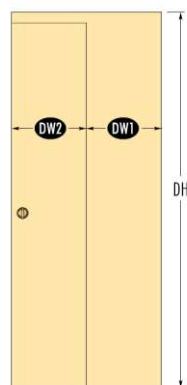

Half slide - half hinged, the Novanta has a single door which slides a bit and hinges a bit for those areas where there's not enough wall space for the standard unit, like a small utility room or a WC.

Finished wall thickness 100 or 125mm

www.pocketdoors.co.uk

**POCKET DOORS**.CO.UK

N.B.: Novanta sectional door panel.

N.B.: Handing of the door

**AVAILABLE ACCESSORIES**

- Door Furniture

See accessories PDF for further details

**FURTHER INFORMATION**

0113 245 9559  
info@em-b.co.uk  
www.em-b.co.uk

FRAMES FOR SECTIONAL DOORS			DOOR PANEL UK			NOTES
Max Passage Size PW x PH	Overall Dimension W x H	Finished Wall	DW1	Standard DW2	DH	
600 x 2000/2100	1001 x 2085/2185	100 or 125	350	310	2010/2110	Max door weight 80kg Door included supplied with cherry walnut real wood veneer, paint/stain-ready Hinge included Plasterboard and final architrave not supplied
700 x 2000/2100	1201 x 2085/2185	100 or 125	400	360	2010/2110	
800 x 2000/2100	1301 x 2085/2185	100 or 125	450	410	2010/2110	
900 x 2000/2100	1501 x 2085/2185	100 or 125	500	460	2010/2110	
1000 x 2000/2100	1601 x 2085/2185	100 or 125	550	510	2010/2110	

Dimensions are given in mm