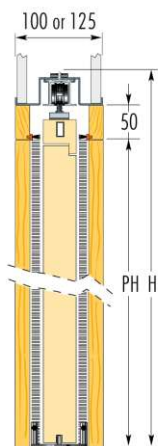

Half slide - half hinged, the Novanta has a single door which slides a bit and hinges a bit for those areas where there's not enough wall space for the standard unit, like a small utility room or a WC.

Finished wall thickness 100 or 125mm

www.pocketdoors.co.uk

**POCKET DOORS**.CO.UK

N.B.: Novanta sectional door panel.

N.B.: Handing of the door

**AVAILABLE ACCESSORIES**

- Door Furniture

See accessories PDF for further details

**FURTHER INFORMATION**

0113 245 9559  
info@em-b.co.uk  
www.em-b.co.uk

FRAMES FOR SECTIONAL DOORS			DOOR PANEL UK			NOTES
Max Passage Size PW x PH	Overall Dimension W x H	Finished Wall	DW1	Standard DW2	DH	
600 x 2000/2100	1001 x 2085/2185	100 or 125	350	310	2010/2110	Max door weight 80kg Door included supplied with cherry walnut real wood veneer, paint/stain-ready Hinge included Plasterboard and final architrave not supplied
700 x 2000/2100	1201 x 2085/2185	100 or 125	400	360	2010/2110	
800 x 2000/2100	1301 x 2085/2185	100 or 125	450	410	2010/2110	
900 x 2000/2100	1501 x 2085/2185	100 or 125	500	460	2010/2110	
1000 x 2000/2100	1601 x 2085/2185	100 or 125	550	510	2010/2110	

Dimensions are given in mm