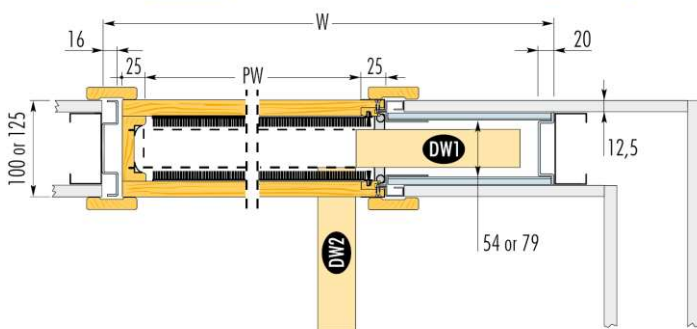

Half slide - half hinged, the Novanta has a single door which slides a bit and hinges a bit for those areas where there's not enough wall space for the standard unit, like a small utility room or a WC.

Finished wall thickness 100 or 125mm

www.pocketdoors.co.uk

**POCKET DOORS**.CO.UK

N.B.: Novanta sectional door panel.

N.B.: Handing of the door

**AVAILABLE ACCESSORIES**

- Door Furniture

See accessories PDF for further details

**FURTHER INFORMATION**

0113 245 9559  
info@em-b.co.uk  
www.em-b.co.uk

FRAMES FOR SECTIONAL DOORS			DOOR PANEL UK			NOTES
Max Passage Size PW x PH	Overall Dimension W x H	Finished Wall	DW1	Standard DW2	DH	
600 x 2000/2100	1001 x 2085/2185	100 or 125	350	310	2010/2110	Max door weight 80kg Door included supplied with cherry walnut real wood veneer, paint/stain-ready Hinge included Plasterboard and final architrave not supplied
700 x 2000/2100	1201 x 2085/2185	100 or 125	400	360	2010/2110	
800 x 2000/2100	1301 x 2085/2185	100 or 125	450	410	2010/2110	
900 x 2000/2100	1501 x 2085/2185	100 or 125	500	460	2010/2110	
1000 x 2000/2100	1601 x 2085/2185	100 or 125	550	510	2010/2110	

Dimensions are given in mm