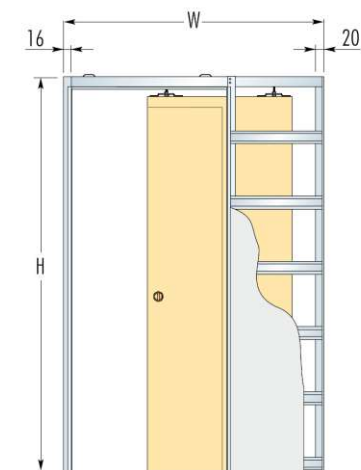

Half slide - half hinged, the Novanta has a single door which slides a bit and hinges a bit for those areas where there's not enough wall space for the standard unit, like a small utility room or a WC.

Finished wall thickness 100 or 125mm

www.pocketdoors.co.uk

**POCKET DOORS**.CO.UK

N.B.: Novanta sectional door panel.

N.B.: Handing of the door

**AVAILABLE ACCESSORIES**

- Door Furniture

See accessories PDF for further details

**FURTHER INFORMATION**

0113 245 9559  
info@em-b.co.uk  
www.em-b.co.uk

FRAMES FOR SECTIONAL DOORS			DOOR PANEL UK			NOTES
Max Passage Size PW x PH	Overall Dimension W x H	Finished Wall	DW1	Standard DW2	DH	
600 x 2000/2100	1001 x 2085/2185	100 or 125	350	310	2010/2110	Max door weight 80kg Door included supplied with cherry walnut real wood veneer, paint/stain-ready Hinge included Plasterboard and final architrave not supplied
700 x 2000/2100	1201 x 2085/2185	100 or 125	400	360	2010/2110	
800 x 2000/2100	1301 x 2085/2185	100 or 125	450	410	2010/2110	
900 x 2000/2100	1501 x 2085/2185	100 or 125	500	460	2010/2110	
1000 x 2000/2100	1601 x 2085/2185	100 or 125	550	510	2010/2110	

Dimensions are given in mm