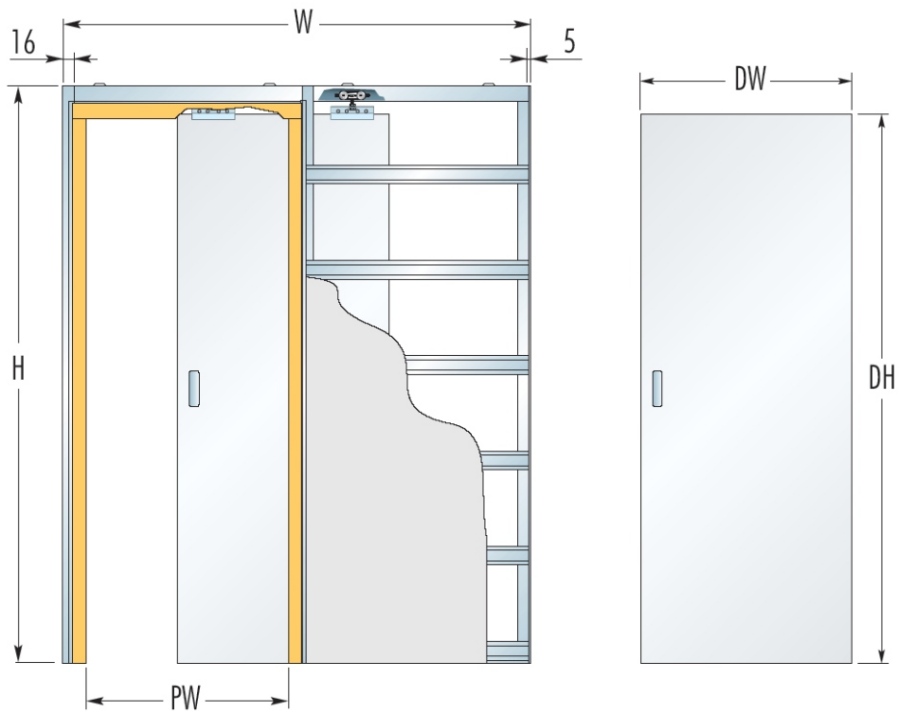

www.pocketdoors.co.uk

PACKAGE INCLUDES :

- 8mm Tempered Glass Door - Satin Opaque
- Jamb Kit
- Satin glass handle which is 11cm long x 1cm in depth - UV welded to either side of the glass
- Door Guide - A specially designed door guide is positioned just inside the pocket at floor level so you door does not flap about. There is no track at all, no threshold needed. You can continue the surface right through the doorway.

FURTHER INFORMATION

0113 245 9559
 info@em-b.co.uk
 www.em-b.co.uk

FRAMES FOR SINGLE DOORS

Max Passage Size PW x PH	Overall Dimension W x H	Finished Wall	DOOR PANEL UK	
			Standard DW	DH
737 x 1971	1625 x 2056	100	762	1981
800 x 2030	1688 x 2115	100	826	2040

FRAMES FOR DOUBLE DOORS

Max Passage Size PW x PH	Overall Dimension W x H	Finished Wall	DOOR PANEL UK	
			Standard DW	DH
1474 x 1971	3168 x 2056	100	762 + 762	1981
1600 x 2030	3294 x 2115	100	826 + 826	2040

DOUBLE DOOR GLASS OPTION

Dimensions are given in mm