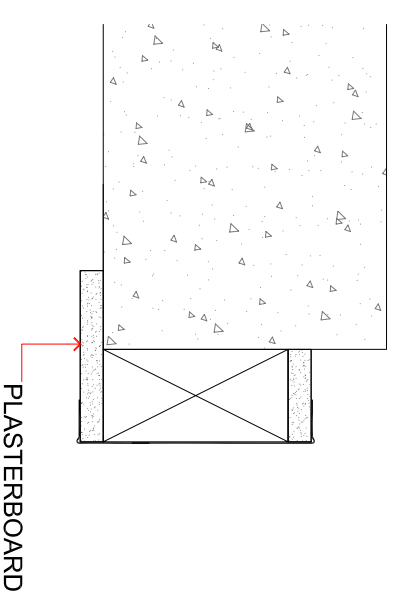

STUDWORK

MASONRY

OVERSIZED MASONRY WALL

EXAMPLE CONFIGURATION

Em-B Solutions Ltd 42-44 Burley Road Leeds, LS3 1JX		T: 0113 245 9559 F: 0113 245 9779 www.em-b.co.uk	
Designed by	AUTHOR	Checked by	CHECKED_BY
Approved by	ENG_APPROVED_BY	Date	CREATION_DATE
COMPANY		TITLE	
PART_NUMBER	01	Edition	01
		Sheet	1