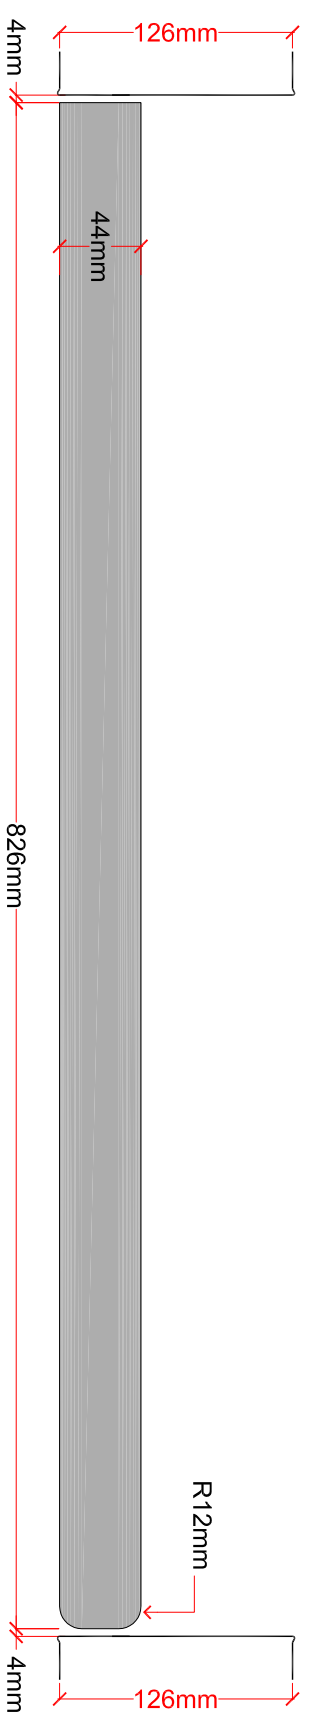

STUDWORK

MASONRY

OVERSIZED MASONRY WALL

EXAMPLE CONFIGURATION

Em-B Solutions Ltd 42-44 Burley Road Leeds, LS3 1JX		T: 0113 245 9559 F: 0113 245 9779 www.em-b.co.uk	
Designed by	AUTHOR	Checked by	CHECKED_BY
Approved by	ENG_APPROVED_BY	Date	CREATION_DATE
COMPANY		TITLE	
PART_NUMBER	01	Edition	01
		Sheet	1