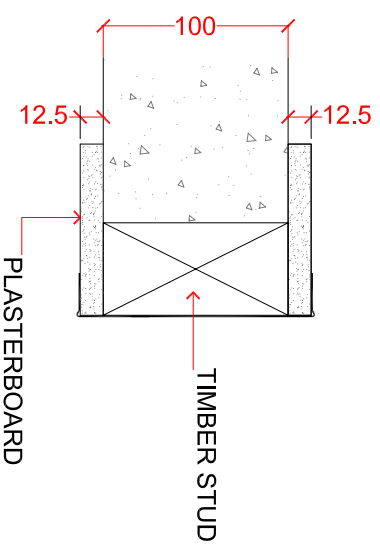

STUDWORK

MASONRY

OVERSIZED MASONRY WALL

EXAMPLE CONFIGURATION

Em-B Solutions Ltd 42-44 Burley Road Leeds, LS3 1JX		T: 0113 245 9559 F: 0113 245 9779 www.em-b.co.uk	
Designed by	AUTHOR	Checked by	CHECKED_BY
Approved by	ENG_APPROVED_BY	Date	CREATION_DATE
COMPANY		TITLE	
PART_NUMBER	01	Edition	01
		Sheet	1